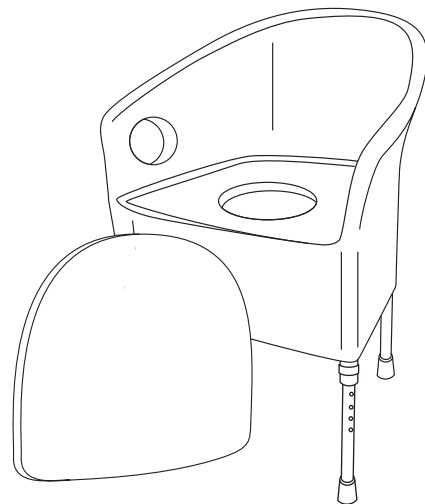

RATTAN ADJUSTABLE COMMUNE

Welcome to your new Albany Rattan Adjustable Commode. A height adjustable commode with a rattan style weave making it a discreet commode ideal for home use.

USING YOUR COMMUNE

- Insert the adjustable legs with the clips and set them to a suitable height.
- To remove the pan, remove the seat padding and internal seat cushion.
- Before use, make sure the pan lid is removed and the internal seat cushion is securely in place.
- After use, remove the internal seat cushion, replace the pan lid and use the carry handle to dispose of the contents.
- Clean the seating area after each use.
- Ensure each leg is set to the same height and the clips are secured in place.
- Check the commode is stable before each use.
- Regularly check that all fixings are tight.

**TO CLEAN YOUR COMMUNE**

- Wipe clean using soapy water and a non-abrasive cloth.

**Max user weight: 190kg**