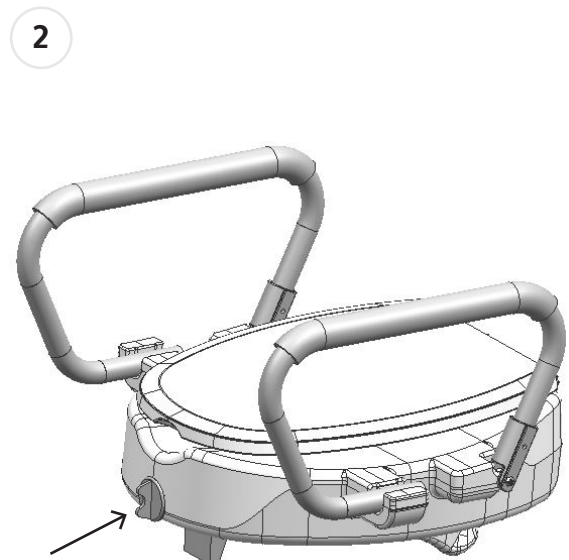

Europa Toilet Seat - BA07039

Parts List

Assembly

1
Insert the nut and bolt into the armrest as indicated above, be careful not to over-tighten.

2
Place the Europa seat on the toilet pan and tighten the knob at the front to ensure it is fastened to the pan safely.
Hand tighten only.