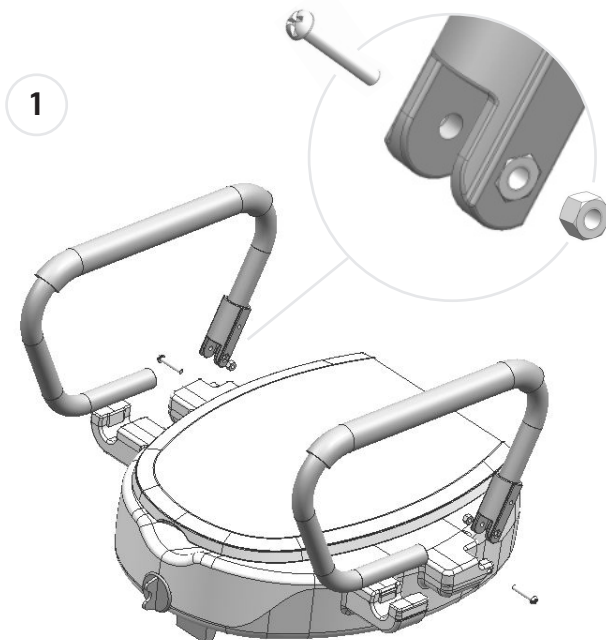

Europa Toilet Seat - BA07039

Parts List

Assembly

1
Insert the nut and bolt into the armrest as indicated above, be careful not to over-tighten.

2
Place the Europa seat on the toilet pan and tighten the knob at the front to ensure it is fastened to the pan safely.
Hand tighten only.