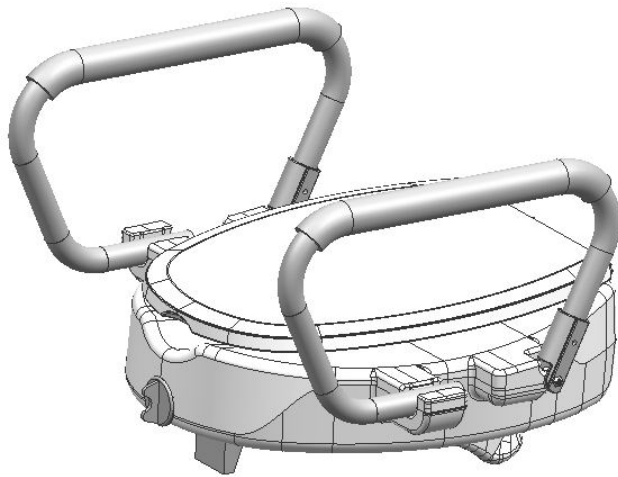

Europa Toilet Seat - BA07039

Parts List

Assembly

1
Insert the nut and bolt into the armrest as indicated above, be careful not to over-tighten.

2
Place the Europa seat on the toilet pan and tighten the knob at the front to ensure it is fastened to the pan safely.
Hand tighten only.