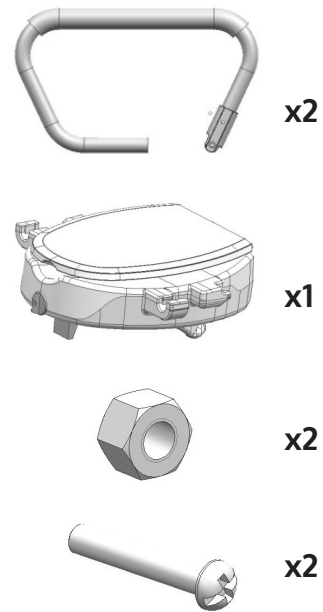

Europa Toilet Seat - BA07039

Parts List

Assembly

1
Insert the nut and bolt into the armrest as indicated above, be careful not to over-tighten.

2
Place the Europa seat on the toilet pan and tighten the knob at the front to ensure it is fastened to the pan safely.
Hand tighten only.