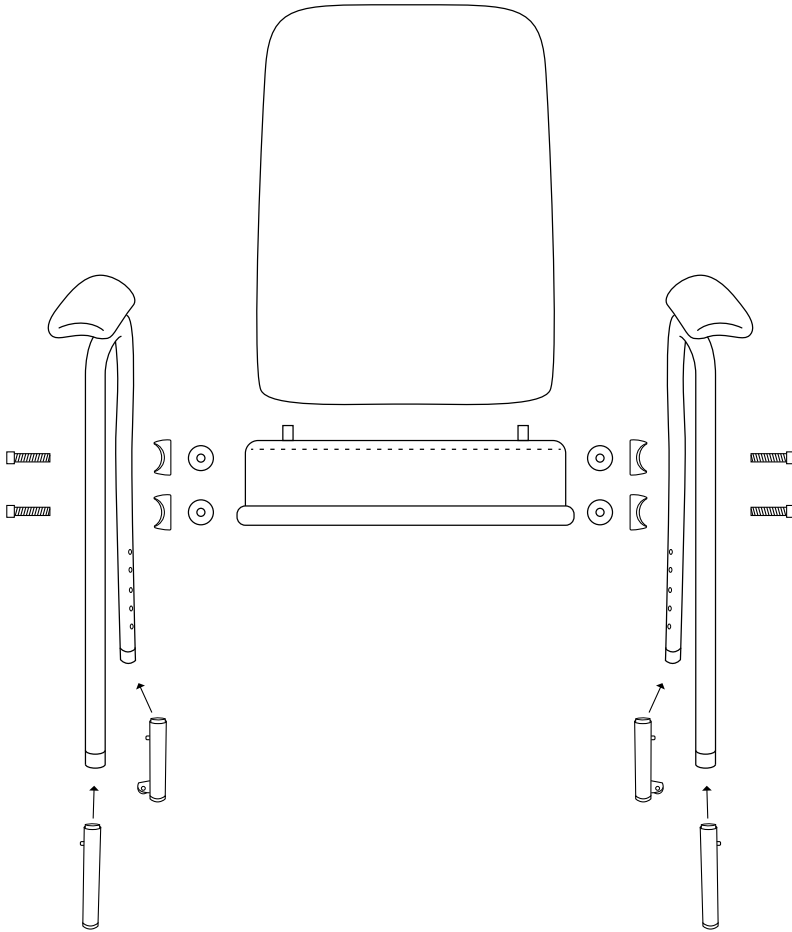

**80 cm** DEEP

**117 cm** HIGH

SEAT WIDTH

**49 cm**

SEAT DEPTH

**45 cm**

SEAT HEIGHT

**39 - 52 cm**

- Unique air cell in seat for enhanced pressure care
- Features soft and comfortable 4-way stretch material
- 4-way stretch is breathable, water resistant and fire retardant
- Covers can be easily replaced
- Includes rear leg castors for transporting chair
- Telescopic leg height adjustment, seat depth adjustment
- Ergonomic back support