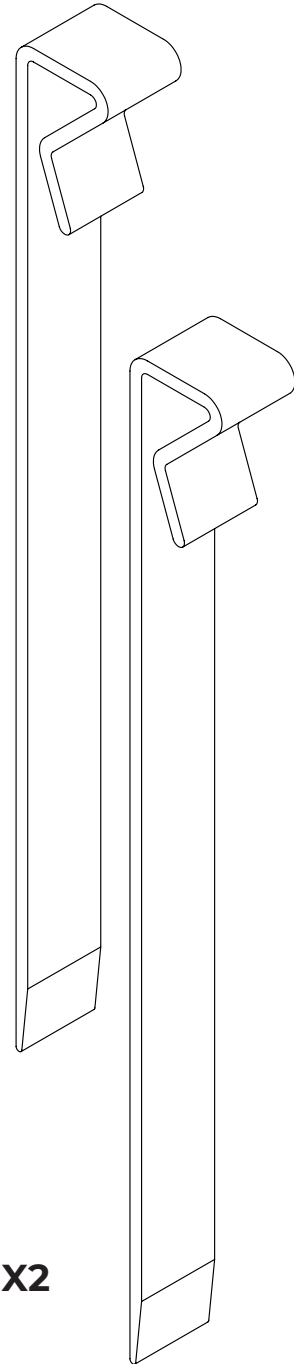

# SIDE FLAP PROTECTORS

The Luxury Bath Lift side protectors can be used on baths that have grab handles on the inside of the bath that protrude and potentially get in the way of your bath lift.

To install the protectors, snap the hooked end over the grab handle of the bath and allow the long edge to hang down inside the bath.

When installed, the side flaps will stop the side panels of the bath lift from getting caught on the inside of the bath.

**X2**