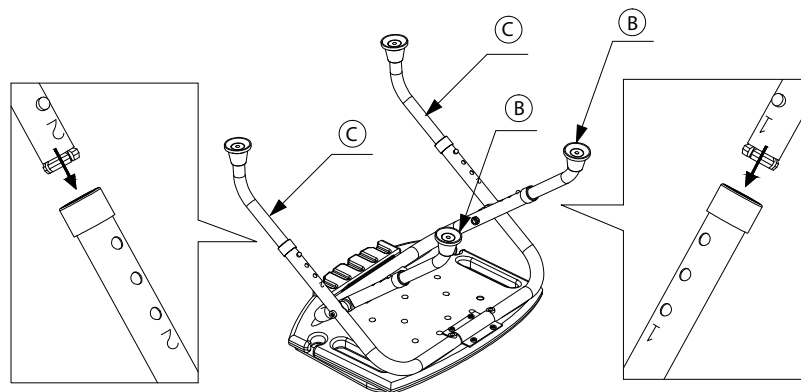

Set-Up Guide

PRODUCT CODE: BA06047

ODYSSEY

FOLDING SHOWER CHAIR

PARTS:

ASSEMBLY:

1

2