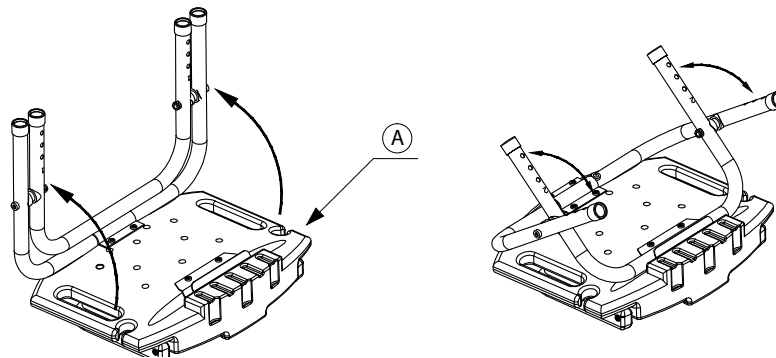

Set-Up Guide

PRODUCT CODE: BA06047

ODYSSEY

FOLDING SHOWER CHAIR

PARTS:

ASSEMBLY:

1

2