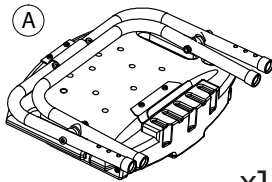

Set-Up Guide

PRODUCT CODE: BA06047

ODYSSEY

FOLDING SHOWER CHAIR

PARTS:

ASSEMBLY:

1

2