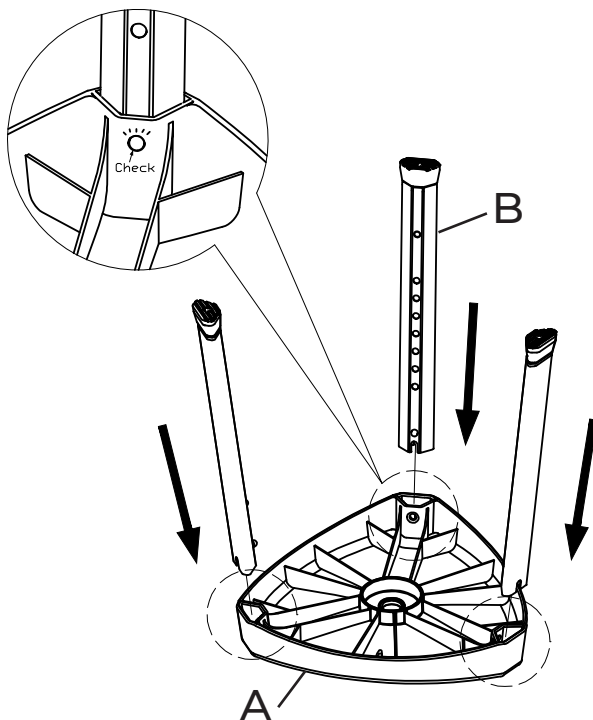

Set-Up Guide

PRODUCT CODE: BA06048

Spirit

Bathroom Chair

PARTS:

ASSEMBLY:

1

2